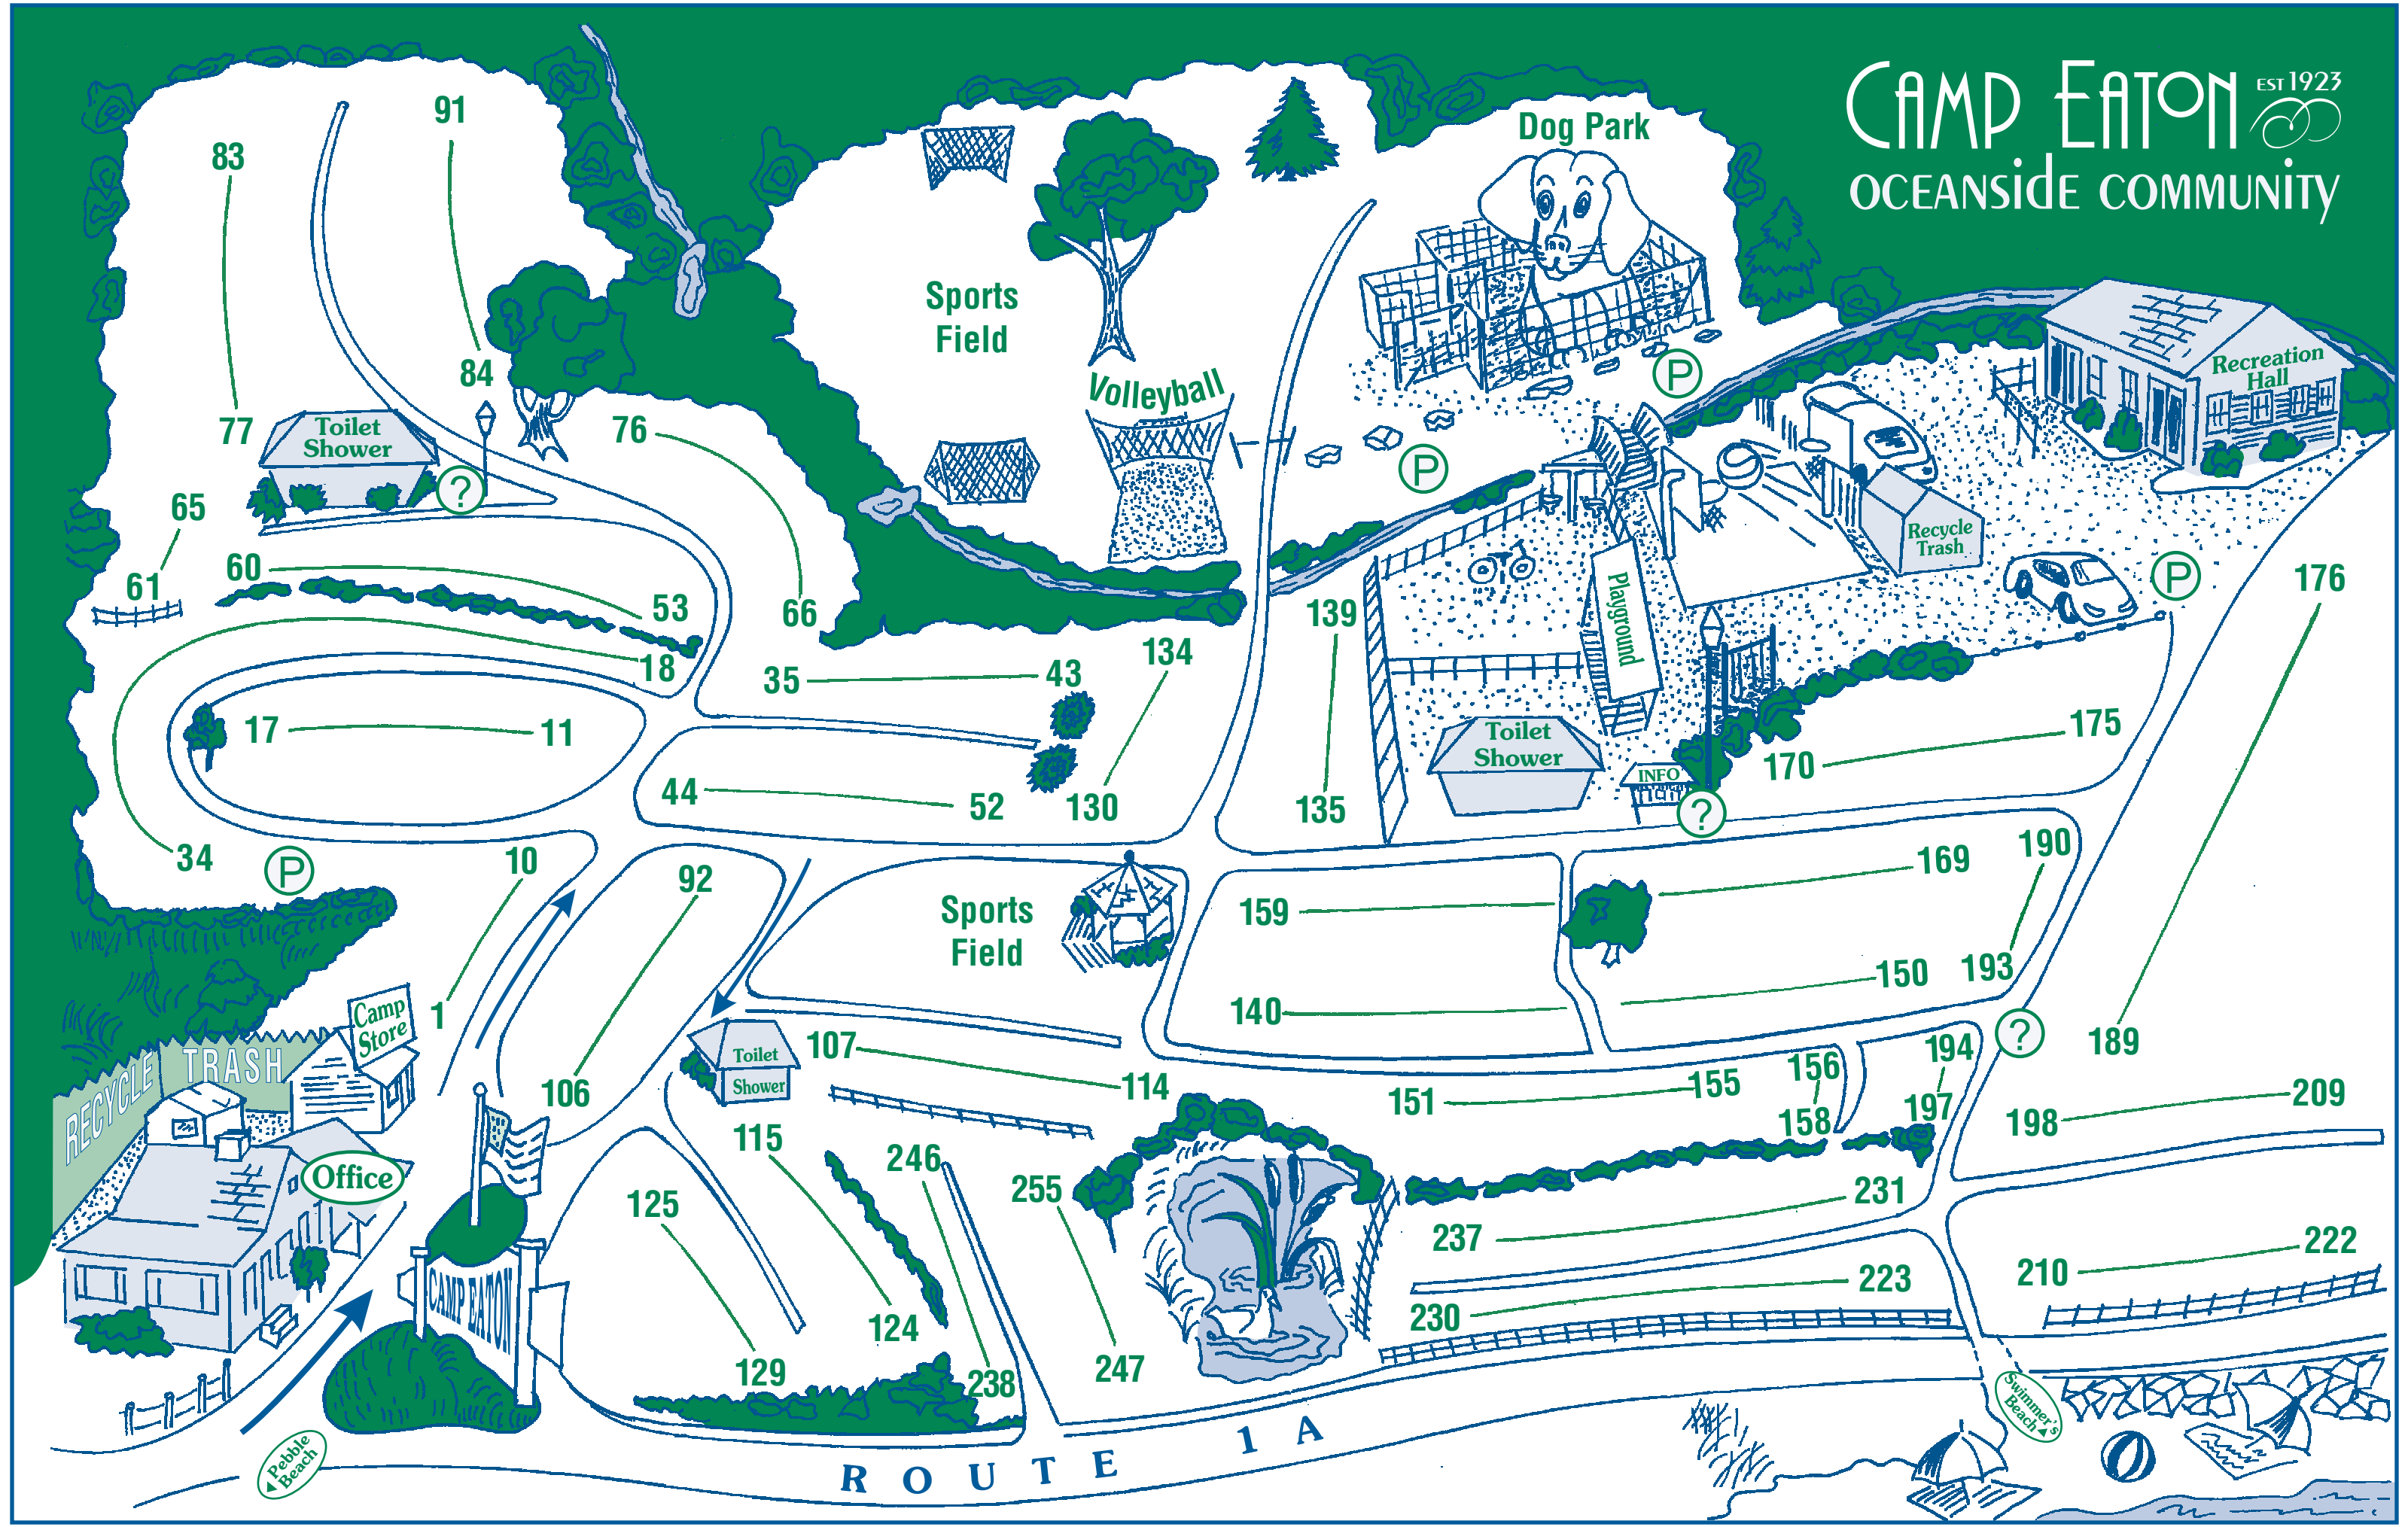

# CAMP EATON EST 1923

## OCEANSIDE COMMUNITY

ROUTE 1A

Pebble Beach

Swimmer's Beach

RECYCLE TRASH

Office

Camp Store

Toilet Shower

Toilet Shower

Sports Field

Volleyball

Dog Park

Recreation Hall

Recycle Trash

Playground

INFO TICKETS